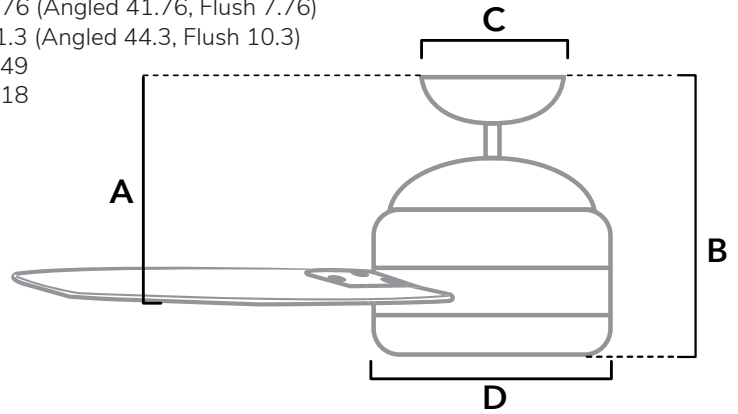

DIMENSIONS

Measured in inches

- A. 8.76 (Angled 41.76, Flush 7.76)
- B. 11.3 (Angled 44.3, Flush 10.3)
- C. 6.49
- D. 7.18

50256 | Matte Silver Body with Roasted Maple or Matte Silver Blades

ADDITIONAL FINISHES

Motor Type	Reversible	Wire Length	Control Type	Downrod	Location	Blade #	Add'l Sizes
AC	YES	32" (24" Downrod)	Pull Chains	3" Included	Damp	3	44", 52" 60"

AIRFLOW AND LIGHT SPECIFICATIONS

AVG Airflow	Airflow Efficiency	CFM High	Voltage	Bulbs Included	Output Per Bulb	Watts Per Bulb	Bulb Type	Base Type	LED Light Kit	CRI	CCT (Kelvins)	Dimmable
1768	49	3096	120v/60Hz	N/A	N/A	N/A	N/A	N/A	N/A	N/A	N/A	N/A